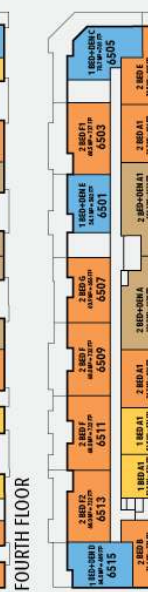

# BUILDING B FLOOR PLANS

FIRST FLOOR

SECOND FLOOR

THIRD FLOOR

FOURTH FLOOR

FIFTH FLOOR

SIXTH FLOOR

SEVENTH FLOOR

**LEGEND**

- 1 BEDROOM
- 1 BEDROOM + DEN
- 2 BEDROOM
- 2 BEDROOM + DEN
- RETAIL

Site plan is not to scale. Artist concept only. E. & O.E. November 2021.