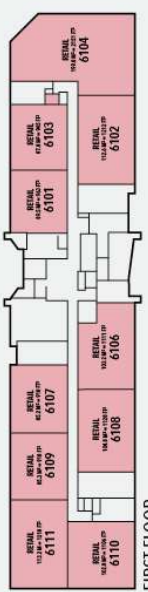

# BUILDING B FLOOR PLANS

FIRST FLOOR

SECOND FLOOR

THIRD FLOOR

FOURTH FLOOR

FIFTH FLOOR

SIXTH FLOOR

SEVENTH FLOOR

**LEGEND**

- 1 BEDROOM
- 1 BEDROOM + DEN
- 2 BEDROOM
- 2 BEDROOM + DEN
- RETAIL

Site plan is not to scale. Artist concept only. E. & O.E. November 2021.